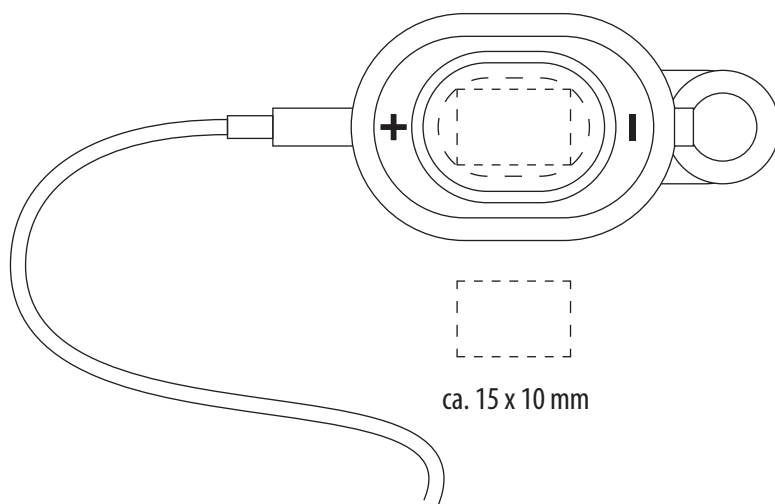

BLUETOOTH® ADAPTER WITH HEADPHONES **REEVES-COLMA** (52116)

BLUETOOTH® ADAPTER WITH HEADPHONES **REEVES-COLMA** (52116)